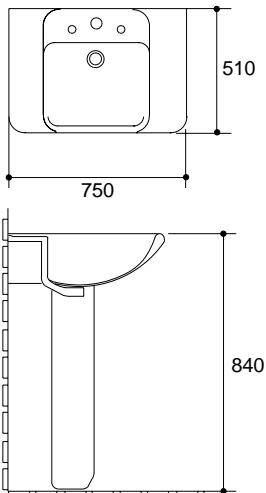

Astros® D-02538/48