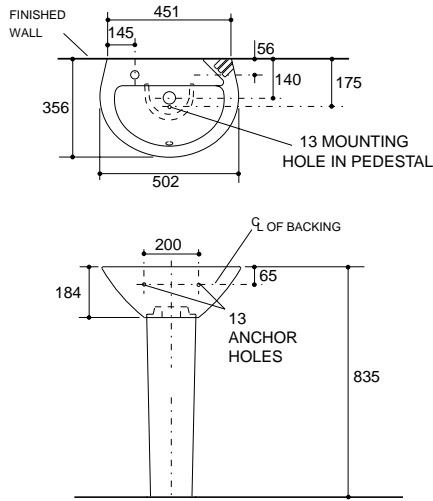

K-2175-JA-O