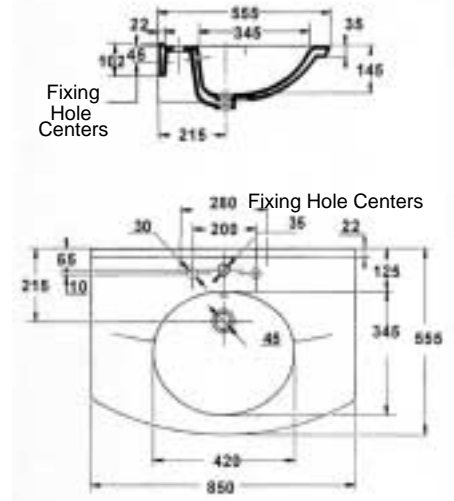

Presqu'île D-1K68/3K68