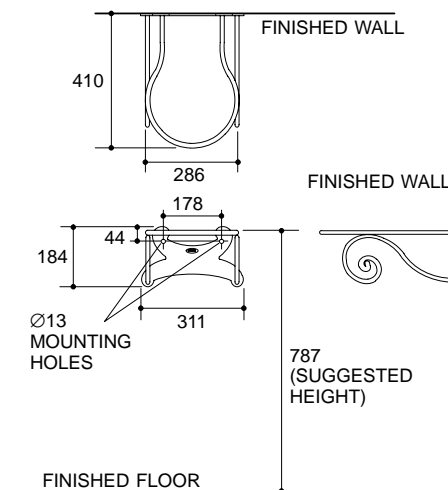

Wrought Iron Wall Bracket K-9655