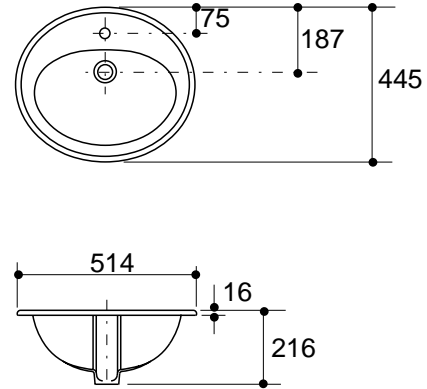

Calypso® 650mm K-1875/76

(Undercounter) K-2240-JA

K-2904-JA/05-JA

(Self-rimming or Undercounter) K-2610-MU/-SU

Calypso® 500mm D-1452/53

B A S I N S

Calypso® D-1320/32

Odeon D-1K60/3K60