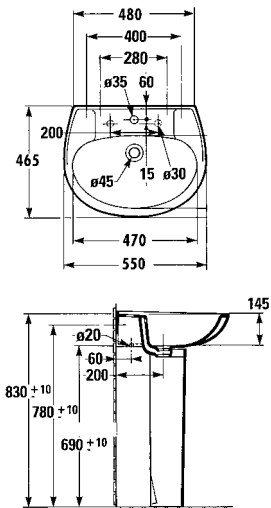

B A S I N S / V A N I T Y T O P S

Brive® D-1K82/3K82 + 2K33