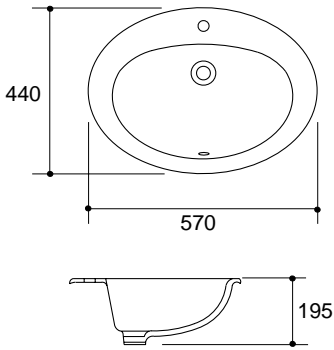

Calypso® 650mm K-1875/76

(Undercounter) K-2240-JA

K-2904-JA/05-JA

(Self-rimming or Undercounter) K-2610-MU/-SU

Calypso® 500mm D-1452/53

B A S I N S

Calypso® D-1320/32

Odeon D-1K60/3K60